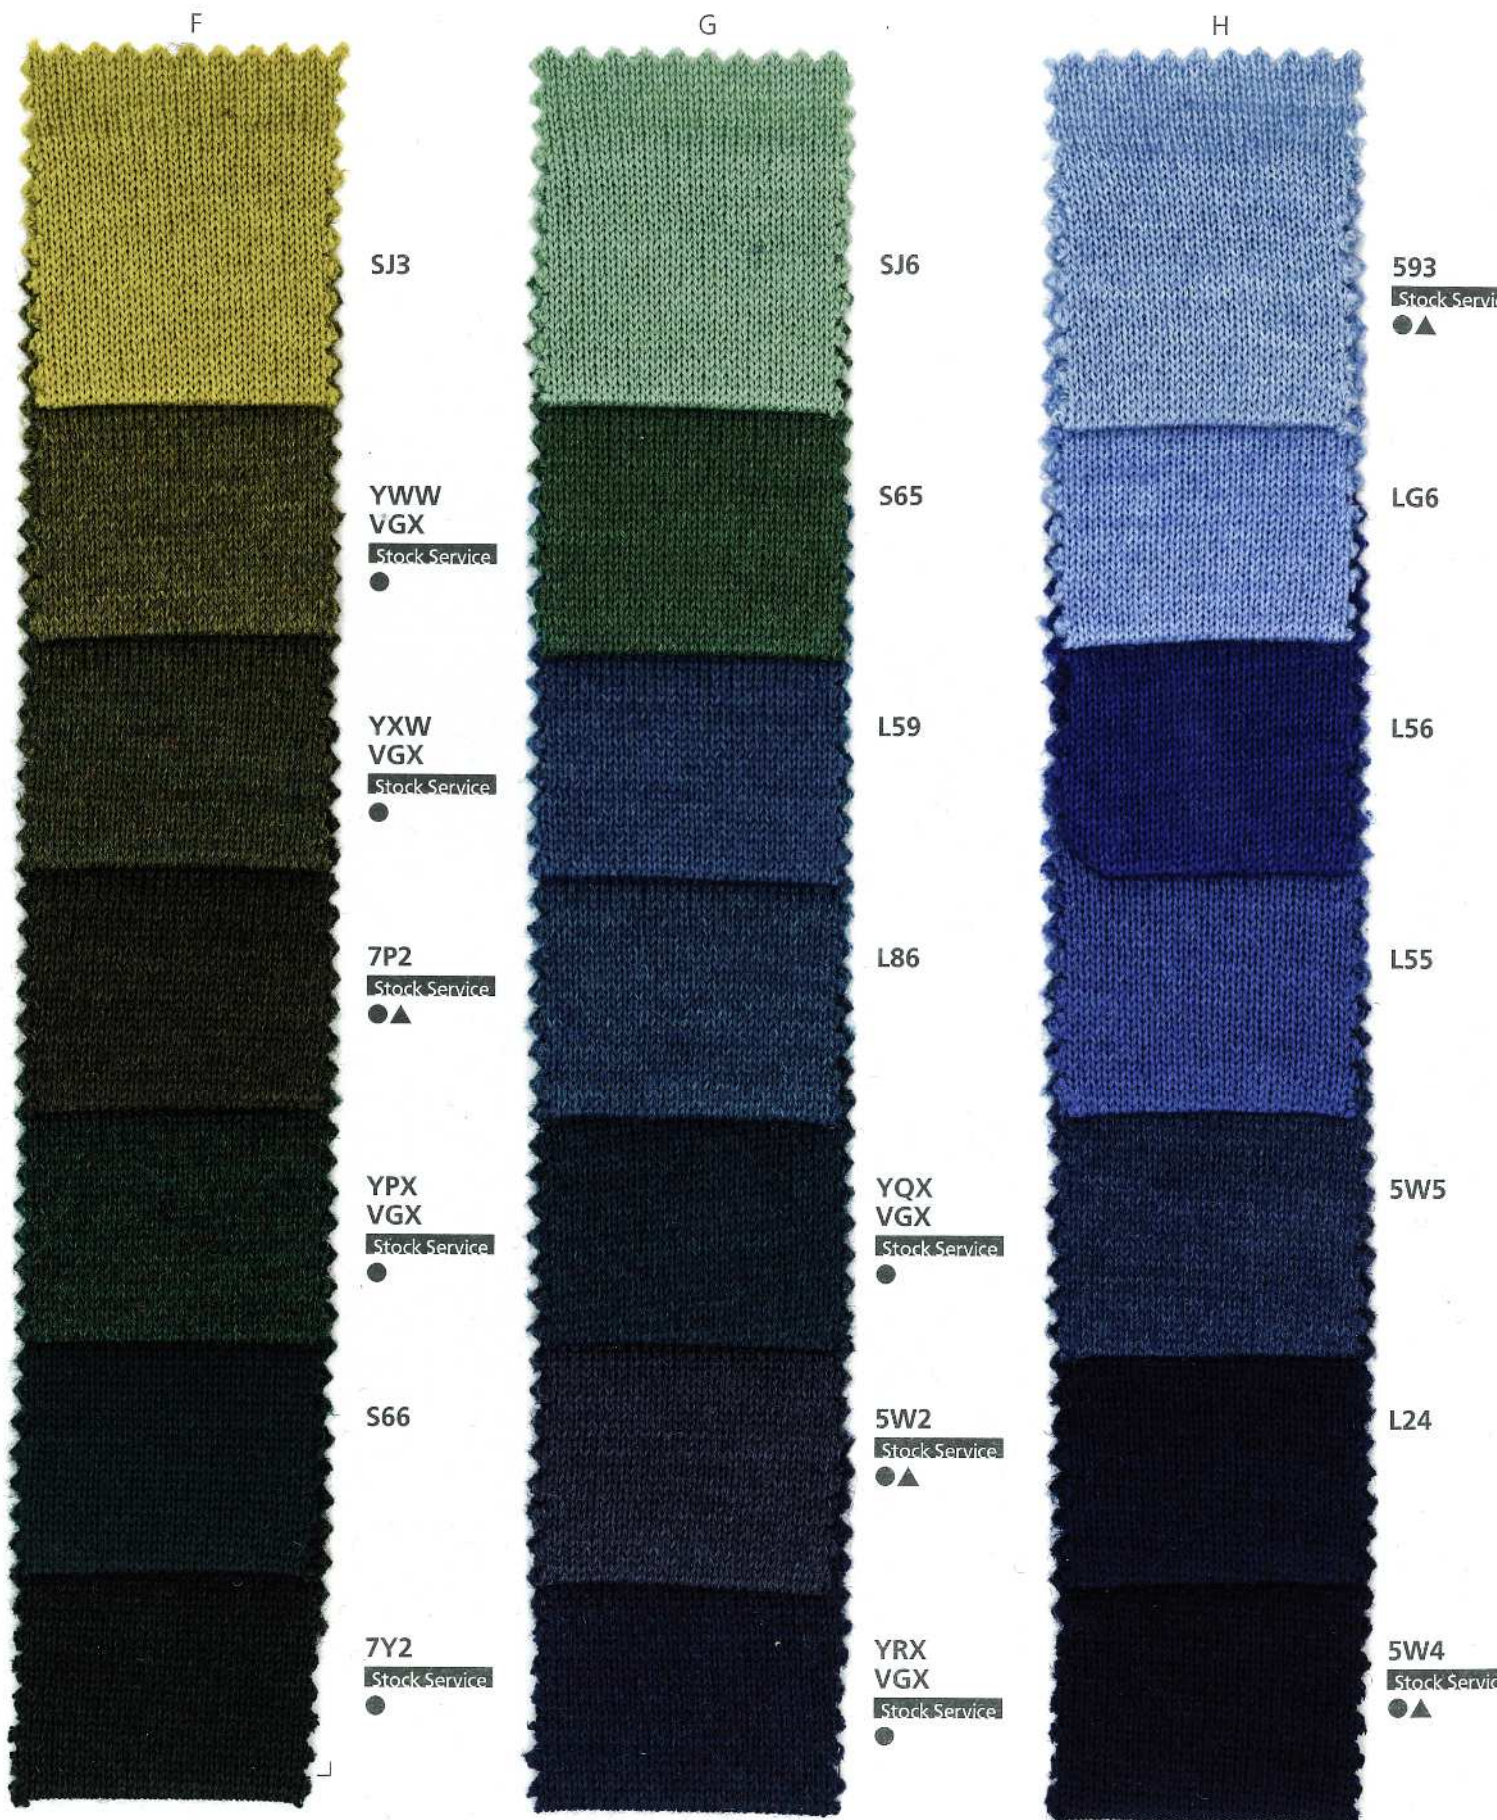

Merino Blend

● Colori Stock Service in Australia Nm 2/28
 ▲ Colori Stock Service in Forty 4 Nm 2/44
 * Colori pronti per campionatura: Tasmania Nm 2/25, Europa Nm 2/25, Shakti Nm 2/28, Sixty Tec Nm 2/28, Wolf Tec Nm 2/28, Sofia Nm 2/28, Sliven Nm 2/28, Trigrad Nm 2/38, Dea Nm 2/36, Siva Nm 2/28. Ashanti Nm 2/54. Queensland Nm 2/36. Vishnu Nm 2/44.

Merino Blend

I colori di questa cartella sono validi per i seguenti articoli:

- Albury** Nm 1/40 50% WV Merino 50% PC
- Anthea** Nm 1/40 80% PC 20% WV Merino
- Petra** Nm 1/28 50% WV Merino 50% PC

The colours on this colourcard are valid only for the following qualities:

6T5

● Colori Stock Service in Australia Nm 2/28
▲ Colori Stock Service in Forty 4 Nm 2/44

● Stock Service colours for Australia Nm 2/28
▲ Stock Service colours for Forty 4 Nm 2/44

Merino Blend

I colori di questa cartella sono validi per i seguenti articoli:

Albury Nm 1/40 50% WV Merino 50% PC
Petra Nm 1/28 50% WV Merino 50% PC

The colours on this colourcard are valid only for the following qualities:

Albury Nm 1/40 50% WV Merino 50% PC
Petra Nm 1/28 50% WV Merino 50% PC